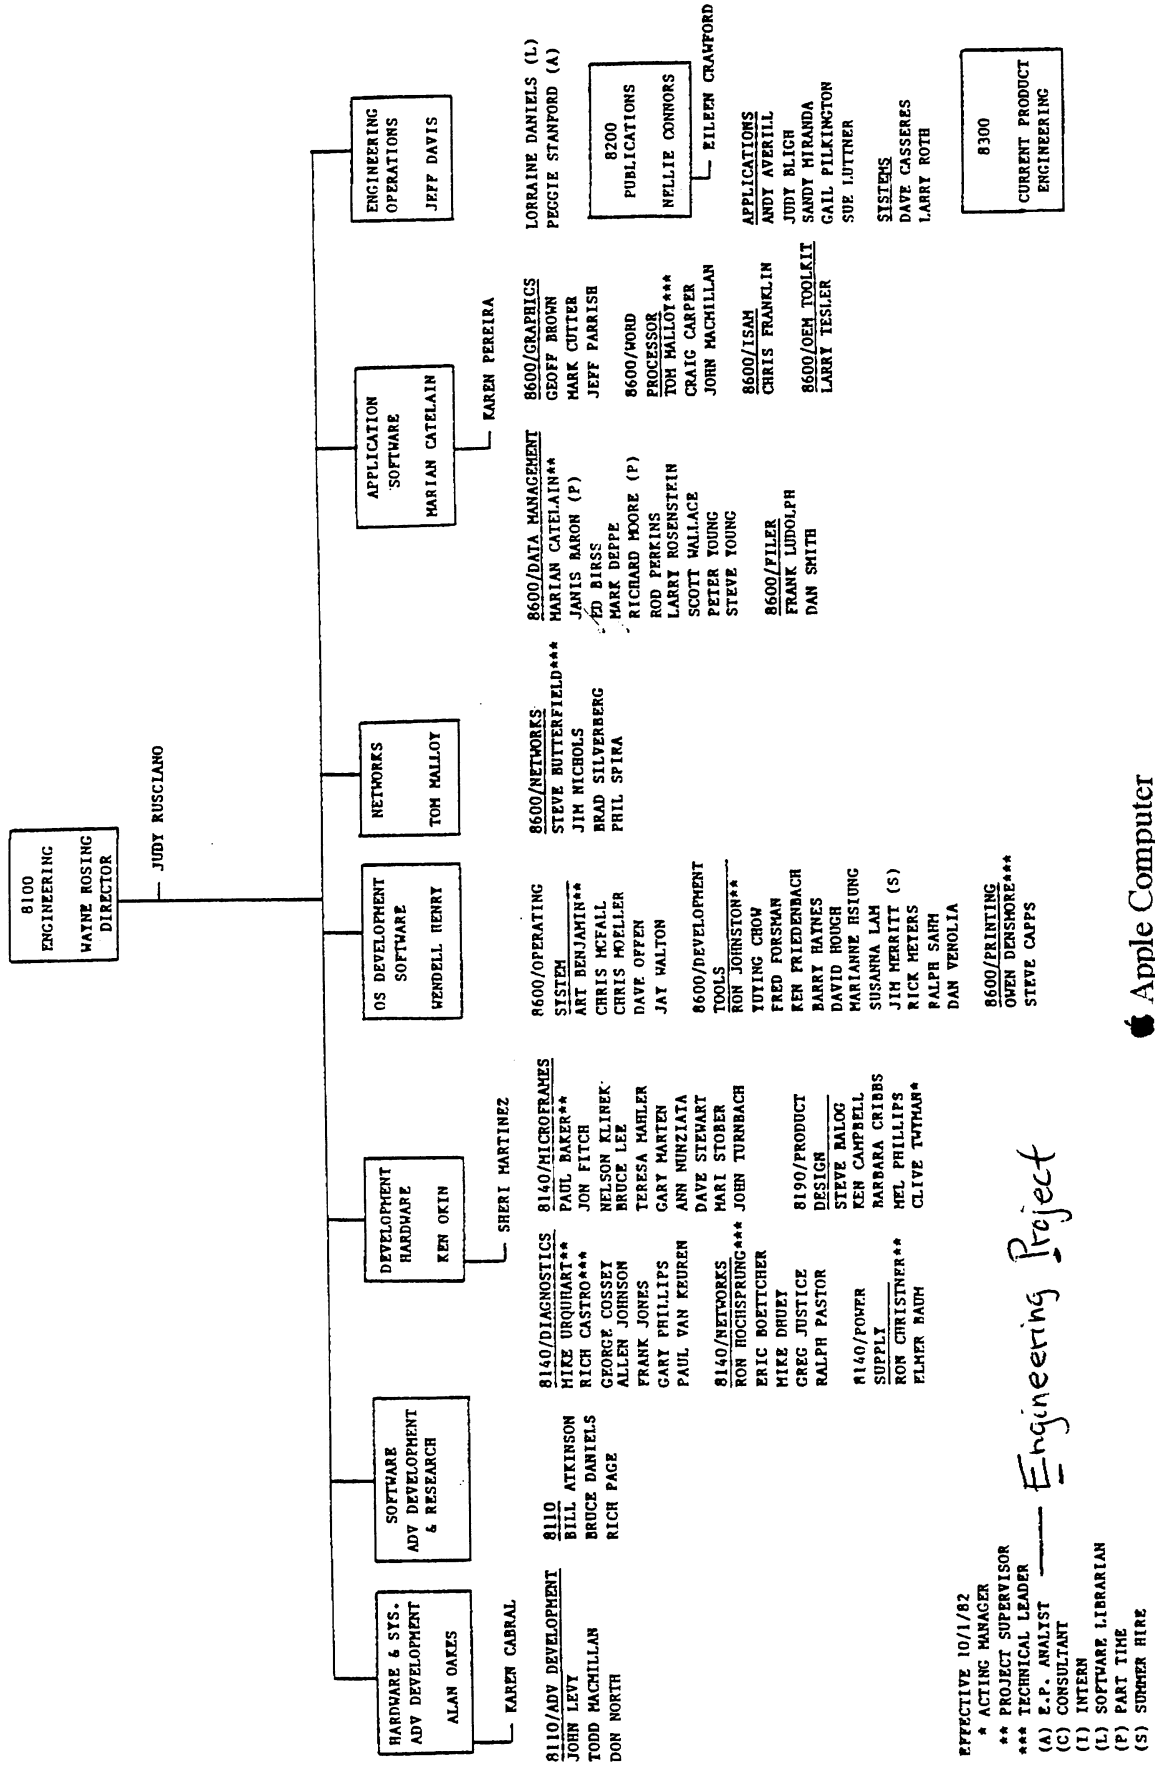

(s) Summer Employee
 * Project Managers/Leaders
 + Part-Time Personnel

Apple Computer
Apple Engineering Org Chart
Early to Mid 1980

Lisa Division Org Chart • October 1982

Engineering Project

EFFECTIVE 10/1/82
* ACTING MANAGER
** PROJECT SUPERVISOR
*** TECHNICAL LEADER
(A) E.P. ANALYST
(C) CONSULTANT
(I) INTERN
(L) SOFTWARE LIBRARIAN
(P) PART TIME
(S) SUMMER HIRE