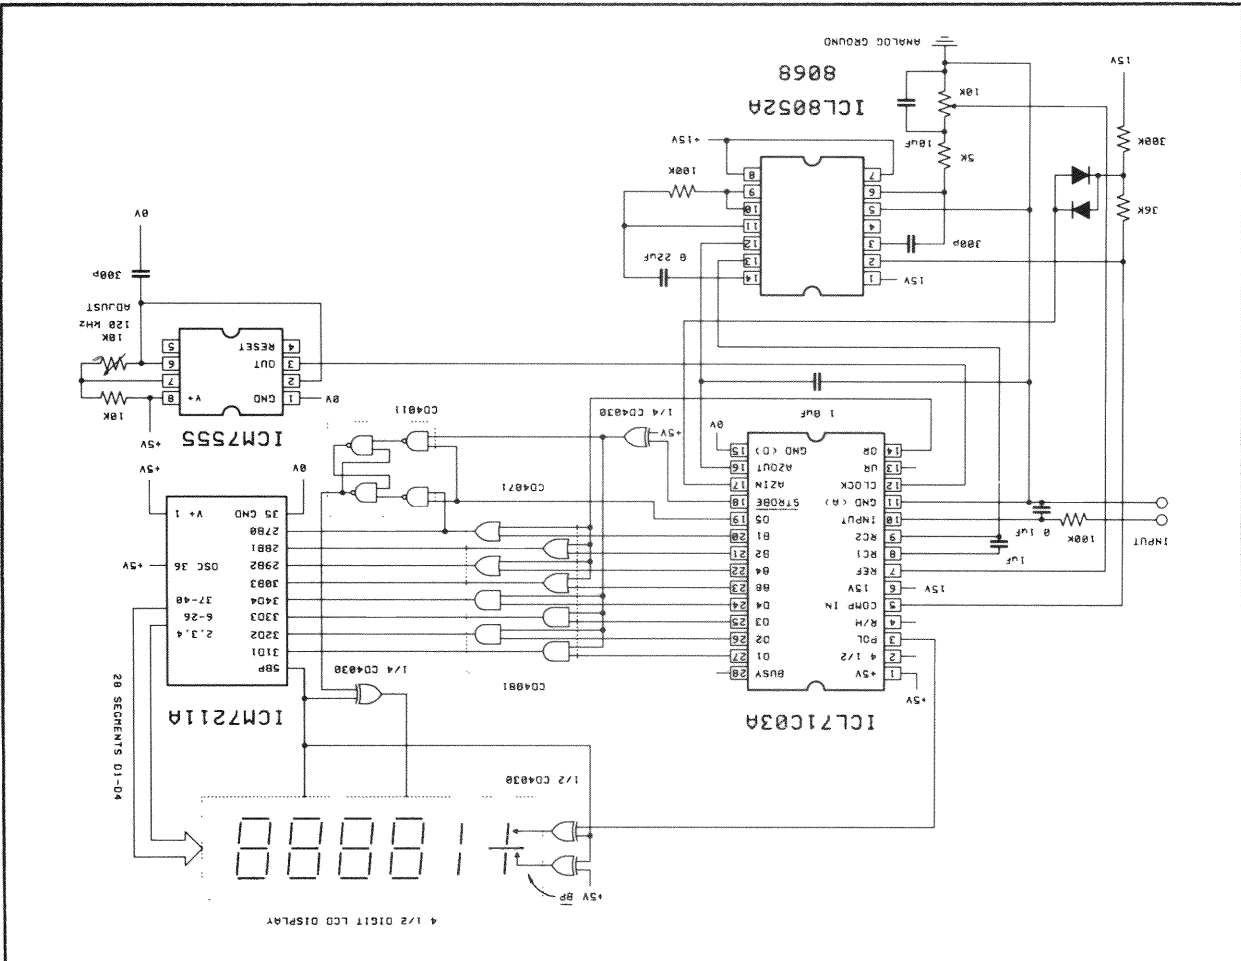

Drawn and plotted with ROBO computer-aided drafting systems for Apple II and IIe.

CHESSELL-ROBOCOM CORPORATION
Newtown, PA 18940 (215) 968-4422

Drawn and plotted with ROBO computer-aided drafting systems for Apple II and //e.

Drawn and plotted with ROBO computer-aided drafting systems for Apple II and IIe.