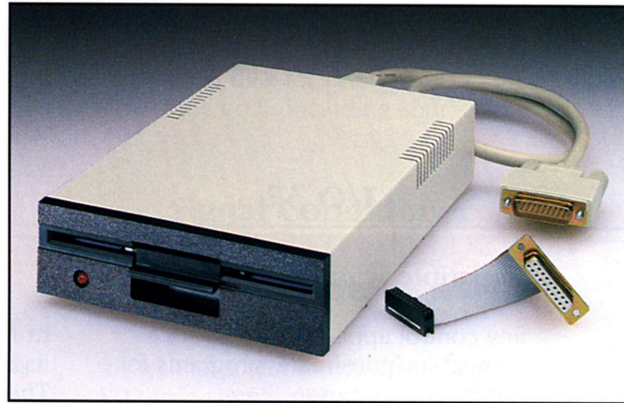

## 5.25" Half-Height Disk Drive

Apple Compatible

- Fully compatible with all Apple software
- Compatible with IIe, IIc, II+ and IIGS
- Special pulse motor makes it accurate, reliable and fast
- Requires adapter cable for use with Apple Disk II Controller Card
- 143K formatted, 35 tracks, 16 sector

- Super quiet
- Full 1 year warranty — parts and labor
- Complete with 24" long cable that plugs directly into your controller card

**5.25" Half-Height Disk Drive** **\$139**  
(specify computer when ordering)